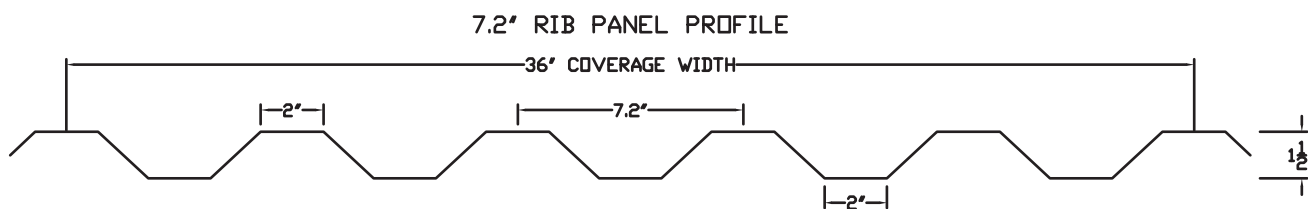

SM-7.2 RIB PANEL

Available Materials & Finishes

- 24 and 22 Gauge Steel available in "KYNAR" colors
- 24 and 22 Gauge Steel in "Galvalume Plus"
- .032" and .040" Aluminum available in "KYNAR" colors

APPLICATION →
PREVAILING WIND ←