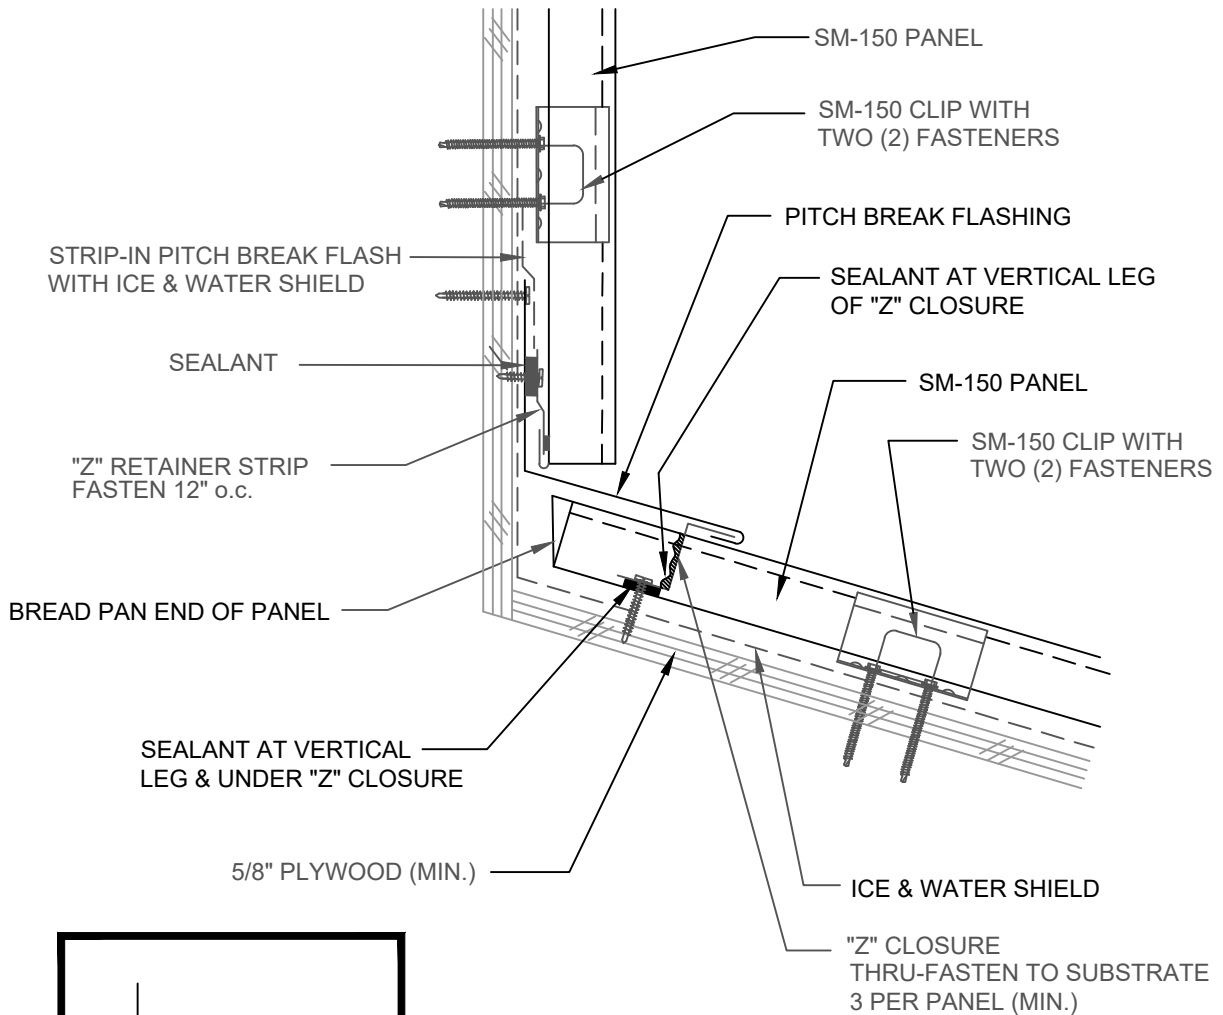

SM 150 HEADWALL

FLASHING COMPONENTS